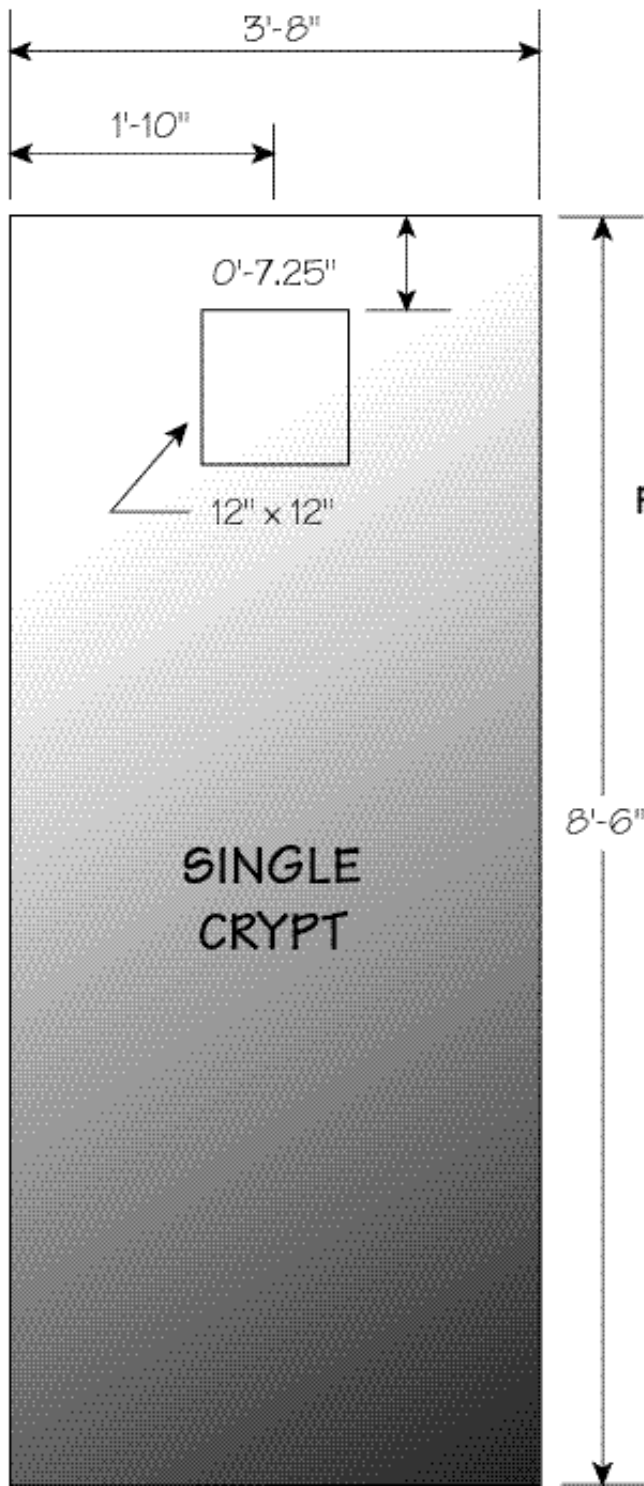

# Single Crypt Mausoleum

by *Everlasting*

This affordable classic mausoleum provides a permanent space for individual, private entombment. The mausoleum is available in two beautiful colors, Everlasting Blue or Everlasting Pink, with a contrasting Jet Black crypt front. The sides are polished and the base has rock pitched sides. This unit comes completely assembled. Base measurements are 3-8 x 8-6 x 6.

## Dimensions

Floor	. . . . .	.8-6 x 3-8 x 0-6
(2) Side Walls	. . . . .	.7-10 x 2-2 x 0-4
Back Wall	. . . . .	.3-4 x 2-2 x 0-4
Roof	. . . . .	.8-4 x 3-6 x 0-4
Door	. . . . .	.2-9 x 2-2 x 0-1
Weight	. . . . .	.7,075 lbs.