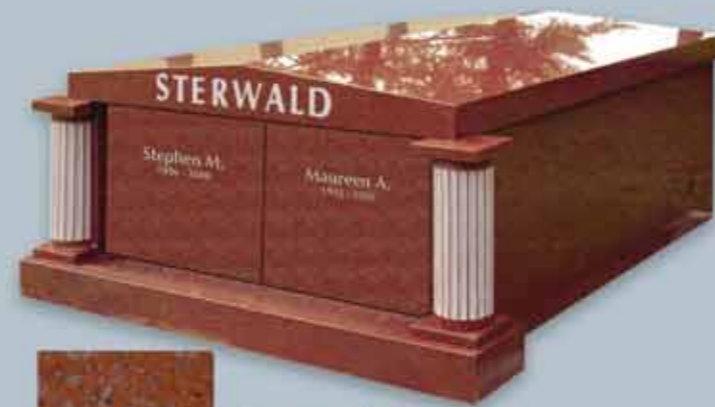

Sterwald
India Red