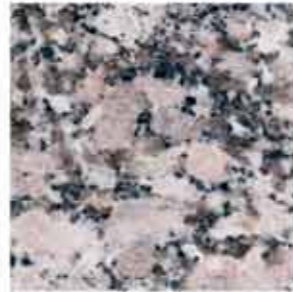

Granite Choices

Rosa Beta

Dark Gray

Everlasting
Pink

Indian
Mahogany

Paradiso

India Red

Everlasting
Blue

Single Crypt
Everlasting Blue
Jet Black front

Single Crypt in
Everlasting Blue with
custom-engraved Jet
Black front

DOUBLE CRYPT PRIVATE MAUSOLEUMS

Flat Top
Coral Blue

Roof Top
Medium Gray
Jet Black front

Sterwald
Jet Black

Sterwald
India Red

Flat Top
Rosa Beta

Sterwald
(Gabled Roof + Round-Turned
Columns With Cap)
Dark Gray
Jet Black front

Stacked
Double Crypt
Everlasting Blue

FOUR CRYPT PRIVATE MAUSOLEUMS