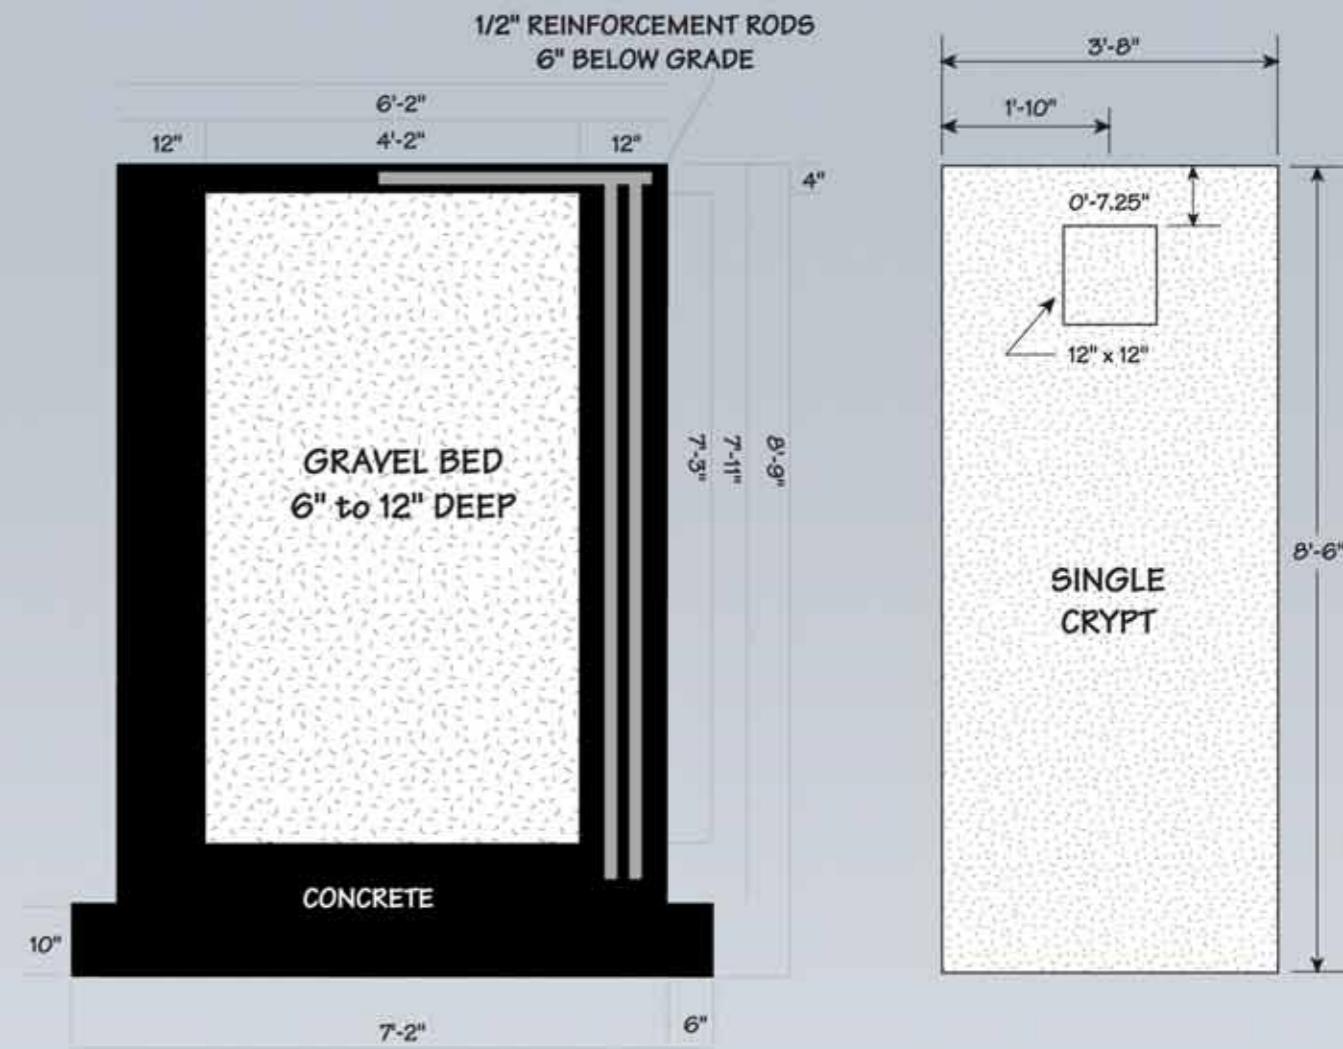

Four Crypt
Rosa Beta
Jet Black Front

Front View
Side View

CRYPT FOUNDATION PLANS

NOTES:
DEPTH OF CONCRETE DETERMINED BY
LOCAL CEMETERY REGULATIONS OR
SOIL CONDITIONS (SUGGEST 1' THICK)